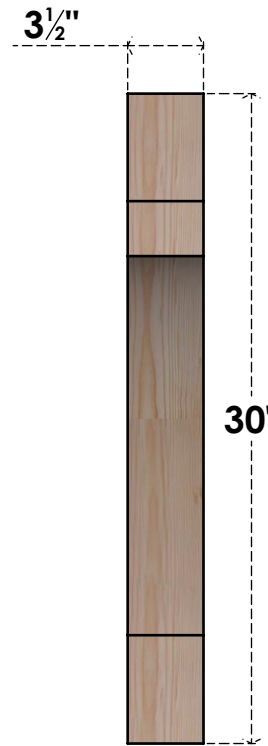

# BRC04X26X30MRC00SDF

3 1/2"W X 26"D X 30"H MERCED SMOOTH BRACE, DOUGLAS FIR

**SIDE**

**FRONT**

EKENA MILLWORK  
 2300 WEST MAIN ST.  
 CLARKSVILLE, TX 75426  
 TOLL FREE: 866-607-0453  
 WWW.EKENAMILLWORK.COM

**NOTES**

1. INSTALLATION TO BE COMPLETED IN ACCORDANCE WITH MANUFACTURER'S SPECIFICATIONS.
2. DRAWING MAY NOT BE TO SCALE
3. THIS DRAWING IS INTENDED FOR DESIGN AND PLANNING PURPOSES ONLY.
4. ALL INFORMATION CONTAINED HEREIN WAS CURRENT AT THE TIME OF DEVELOPMENT BUT MUST BE REVIEWED AND APPROVED BY THE PRODUCT MANUFACTURER TO BE CONSIDERED ACCURATE.
5. PRODUCTS ARE NOT KILN DRIED. THIS ITEM IS UNIQUE AND WILL CONTAIN THE NATURAL VARIATIONS THAT THE WOOD SPECIES OFFERS. THIS MAY RESULT IN VARIATIONS UP TO 1/4"