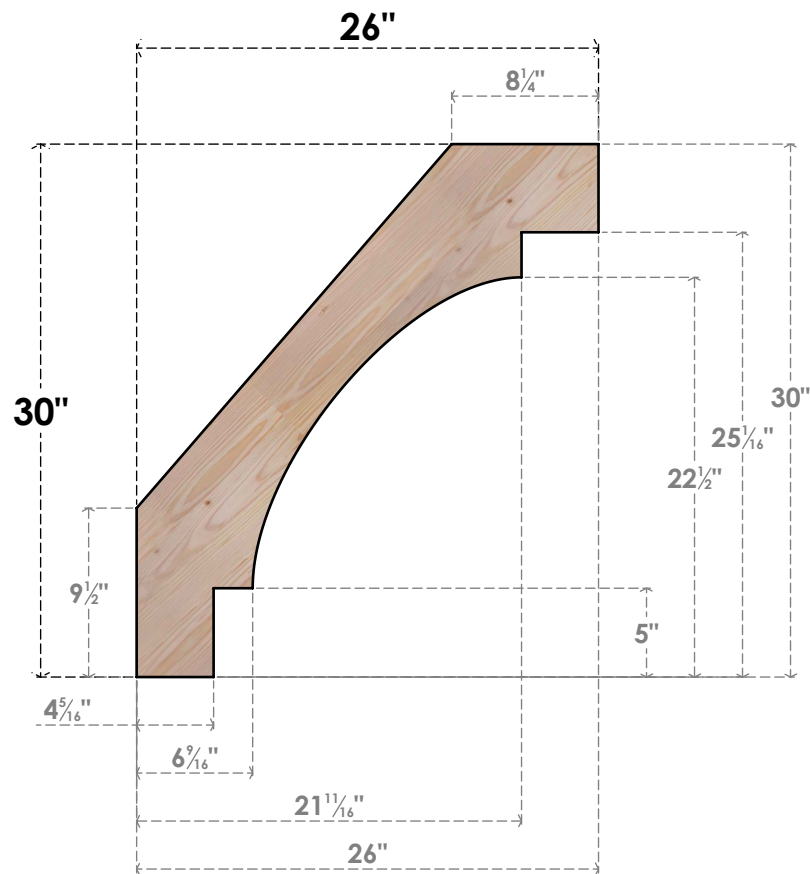

# BRC04X26X30MRC00SDF

3 1/2"W X 26"D X 30"H MERCED SMOOTH BRACE, DOUGLAS FIR

**SIDE**

**FRONT**

EKENA MILLWORK  
 2300 WEST MAIN ST.  
 CLARKSVILLE, TX 75426  
 TOLL FREE: 866-607-0453  
 WWW.EKENAMILLWORK.COM

**NOTES**

1. INSTALLATION TO BE COMPLETED IN ACCORDANCE WITH MANUFACTURER'S SPECIFICATIONS.
2. DRAWING MAY NOT BE TO SCALE
3. THIS DRAWING IS INTENDED FOR DESIGN AND PLANNING PURPOSES ONLY.
4. ALL INFORMATION CONTAINED HEREIN WAS CURRENT AT THE TIME OF DEVELOPMENT BUT MUST BE REVIEWED AND APPROVED BY THE PRODUCT MANUFACTURER TO BE CONSIDERED ACCURATE.
5. PRODUCTS ARE NOT KILN DRIED. THIS ITEM IS UNIQUE AND WILL CONTAIN THE NATURAL VARIATIONS THAT THE WOOD SPECIES OFFERS. THIS MAY RESULT IN VARIATIONS UP TO 1/4"